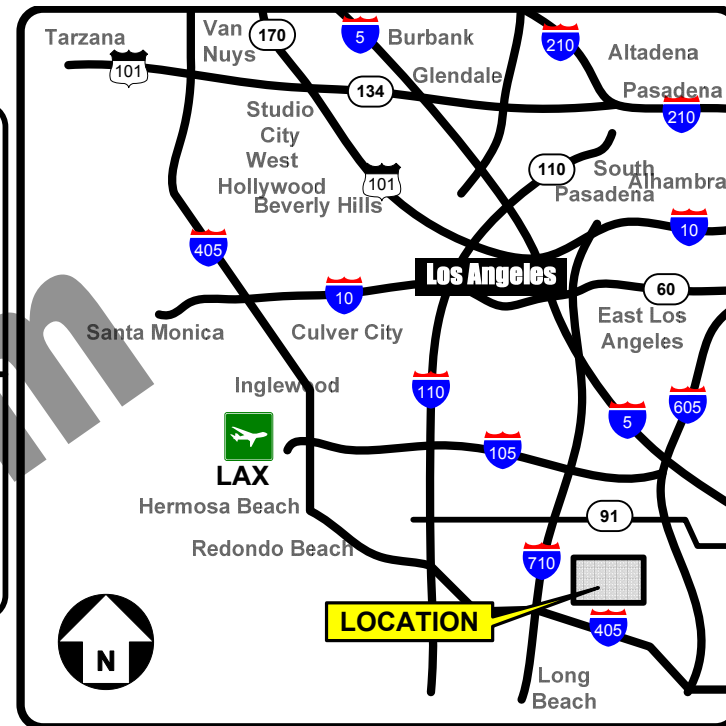

The Losers

Soccer Field

ROUNDRIP MILEAGE
67 MILES

SATURDAY
MARCH 20, 2010

CREW MAP

LOOK FOR
DIRECTIONAL
SIGNS
THAT READ:

LOSERS

LOSERS

CREW PARKING
BASECAMP – CATERING
CAST TRAILERS
Long Beach City College
Conant Ave
Long Beach CA 90808
TG PAGE: 766 B6

LOCATION
Heartwell Park
(Open area by Duck Pond)
5801 East Parkcrest Street
Long Beach, CA 90808
TG PAGE: 766 B6

WORK TRUCK
Parking along Carson St
North of Heartwell Park
Long Beach CA 90808
TG PAGE: 766 B6

PRODUCTION OFFICE

Ismir Productions
4000 Warner Blvd
Bldg. #90
Burbank CA 91522
(818) 954-5528 Office
(818) 954-3237 Fax